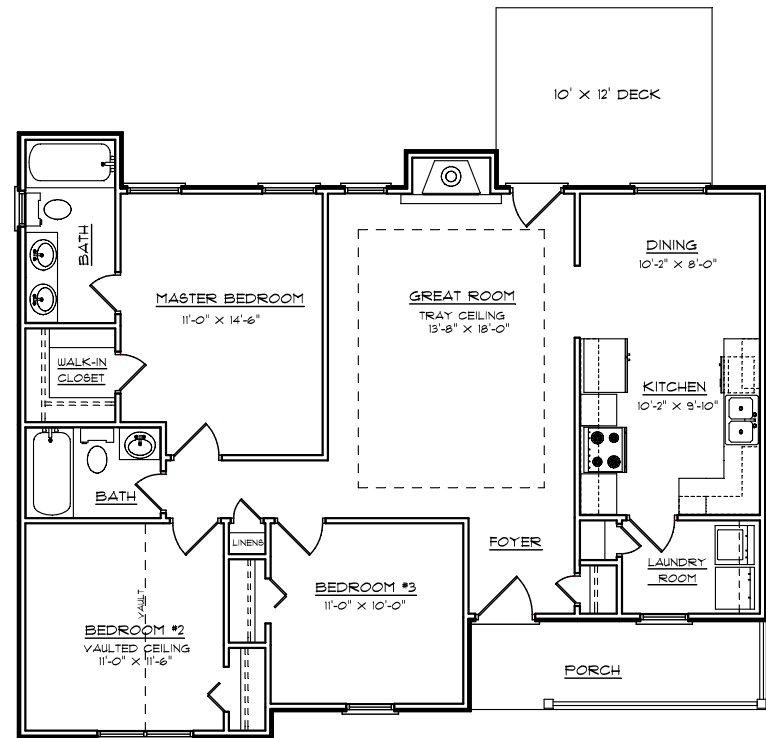

FRONT ELEVATION

The Kinsey Company

(803) 749-9191

WIDTH: 54'-6"
DEPTH: 33'-6"

HTD. AREA: 1159
PORCH: 82

PLAN NO. 1159