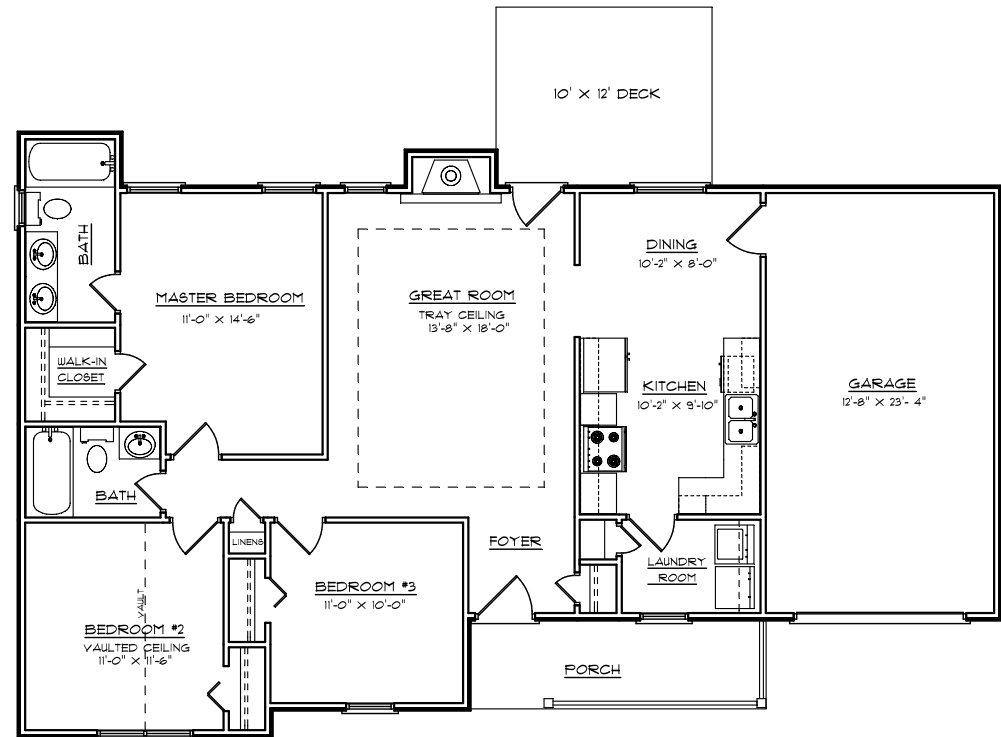

FRONT ELEVATION

The Kinsey Company

(803) 749-9191

WIDTH: 54'-6"
DEPTH: 33'-6"

HTD. AREA: 1159
GARAGE: 312
PORCH: 82

PLAN NO. 1159 A