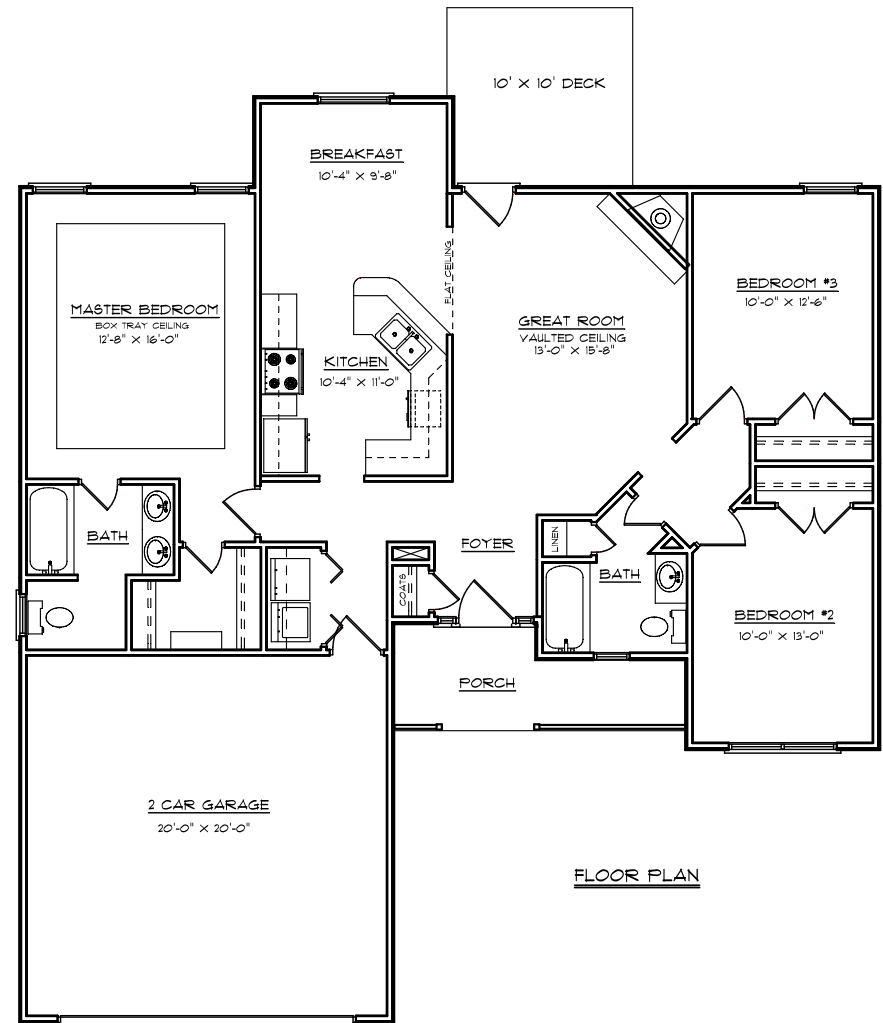

FRONT ELEVATION

FLOOR PLAN

The Kinsey Company

(803) 749-9191

WIDTH: 47'-8"
DEPTH: 51'-4"

HTD. AREA: 1302
GARAGE: 420
PORCH: 81

PLAN NO. 1302