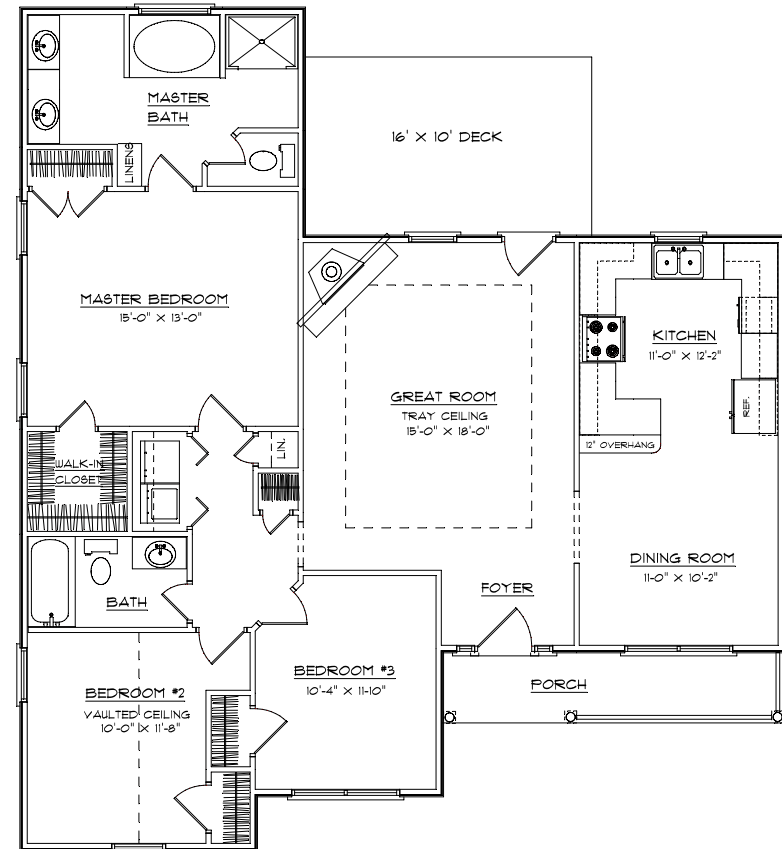

FRONT ELEVATION

The Kinsey Company

(803) 749-9191

WIDTH: 42'-4"
DEPTH: 46'-8"

HTD. AREA: 1397
PORCH: 78

PLAN NO. 1397