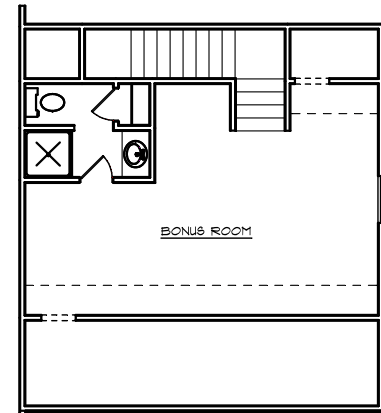

FRONT ELEVATION

The Kinsey Company

(803) 749-9191

WIDTH: 64'-0" HTD. AREA: 1800
 DEPTH: 41'-6" GARAGE: 549
 FRONT PORCH: 60

SCREEN PORCH: 168
 BONUS ROOM: 332

PLAN NO. 1800B8