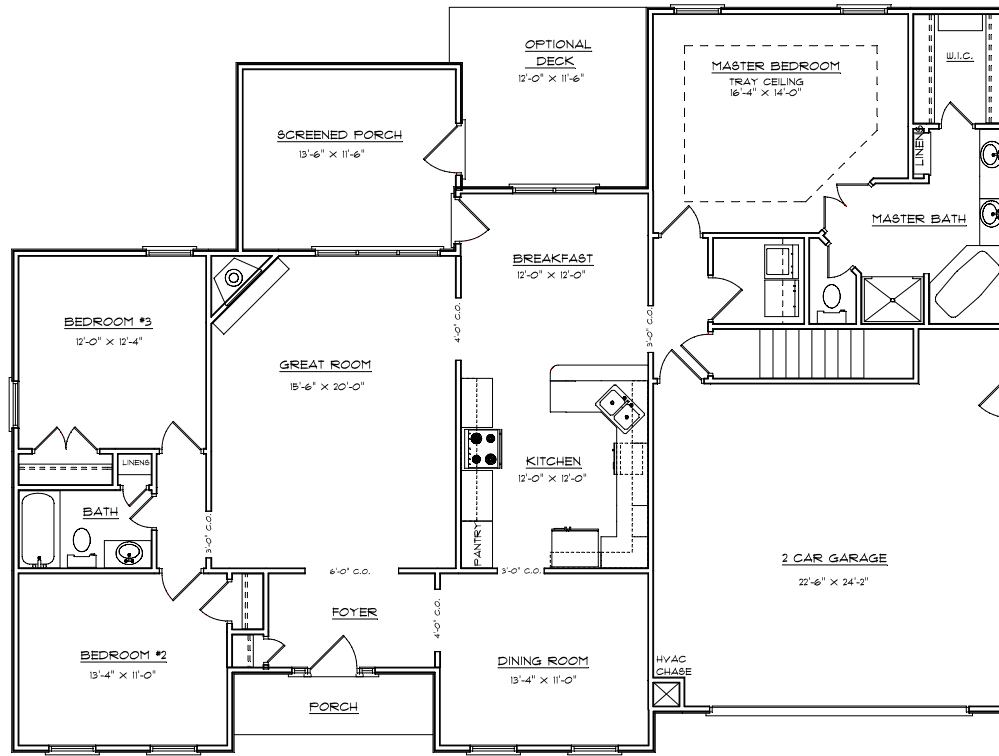

FRONT ELEVATION

The Kinsey Company

(803) 749-9191

WIDTH: 64'-0" HTD. AREA: 1800
 DEPTH: 41'-6" GARAGE: 549
 FRONT PORCH: 60

SCREEN PORCH: 168
 BONUS ROOM: 332

PLAN NO. 1800B8