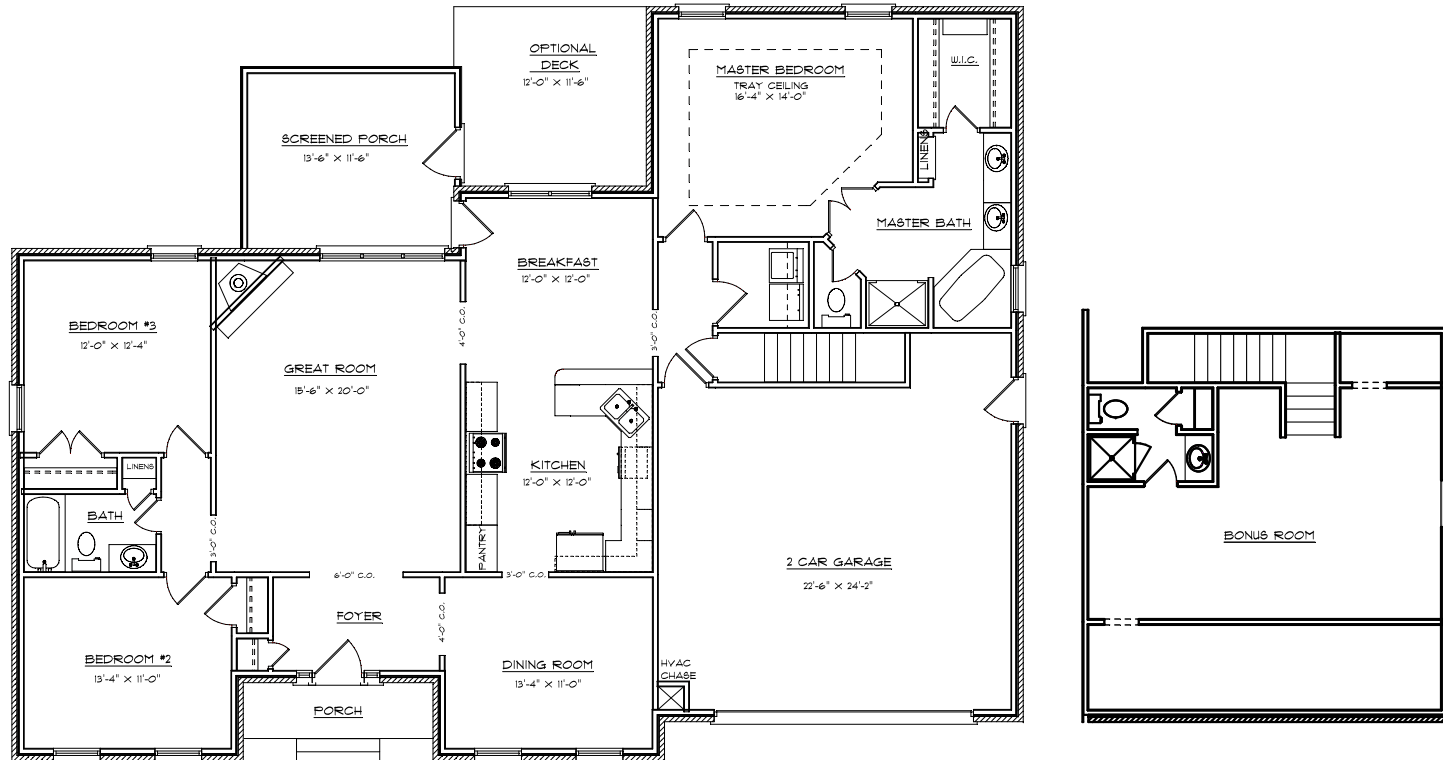

FRONT ELEVATION

The Kinsey Company

(803) 749-9191

WIDTH: 64'-10" HTD. AREA: 1862
 DEPTH: 48'-4" GARAGE: 549
 FRONT PORCH: 60 SCREEN PORCH: 168
 BONUS ROOM: 332

PLAN NO. 1862B8