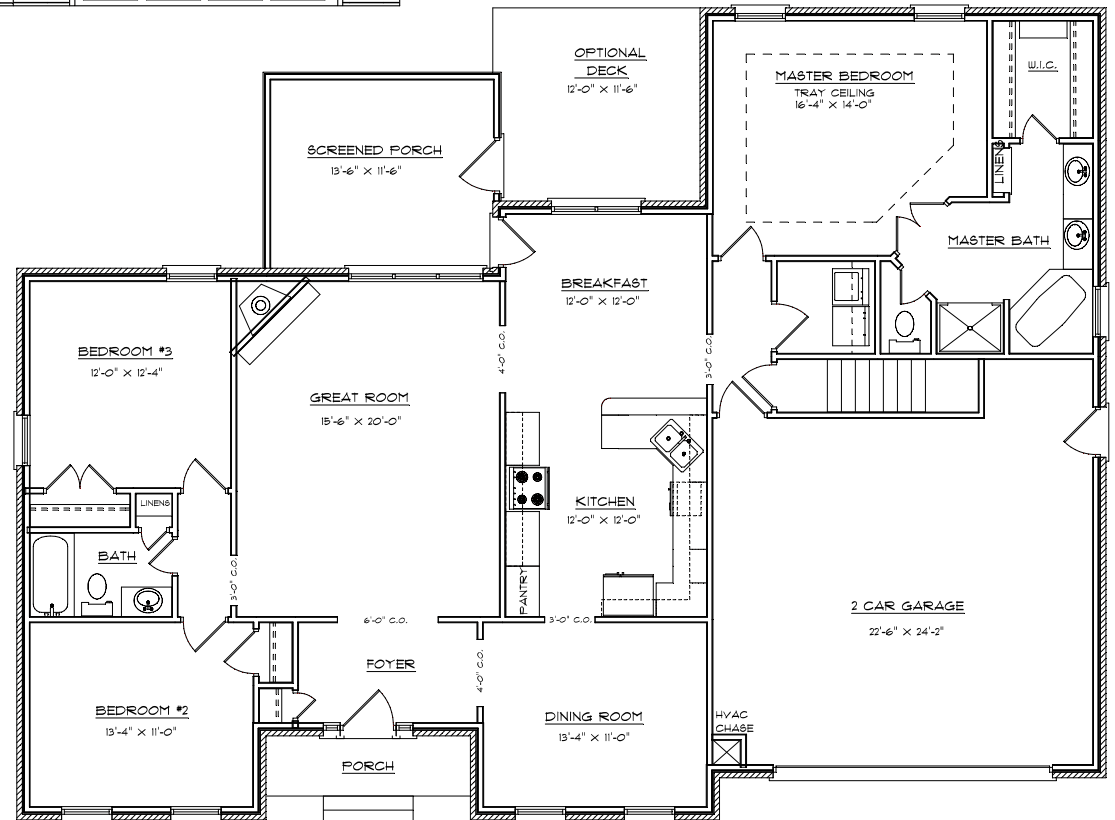

FRONT ELEVATION

The Kinsey Company

(803) 749-9191

WIDTH: 64'-10" HTD. AREA: 1862 SCREEN PORCH: 168
 DEPTH: 48'-4" GARAGE: 549 BONUS ROOM: 332
 FRONT PORCH: 60

PLAN NO. 1862-8