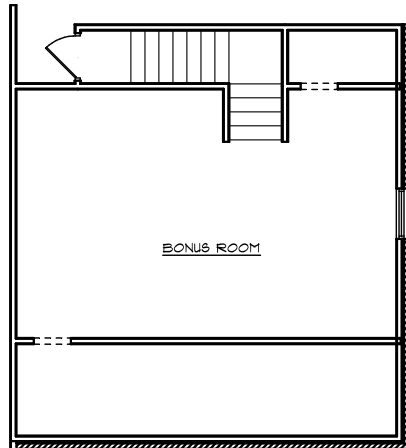

FRONT ELEVATION

The Kinsey Company

(803) 749-9191

WIDTH: 64'-10" HTD. AREA: 1862 SCREEN PORCH: 168
 DEPTH: 48'-4" GARAGE: 549 BONUS ROOM: 332
 FRONT PORCH: 60

PLAN NO. 1862-8